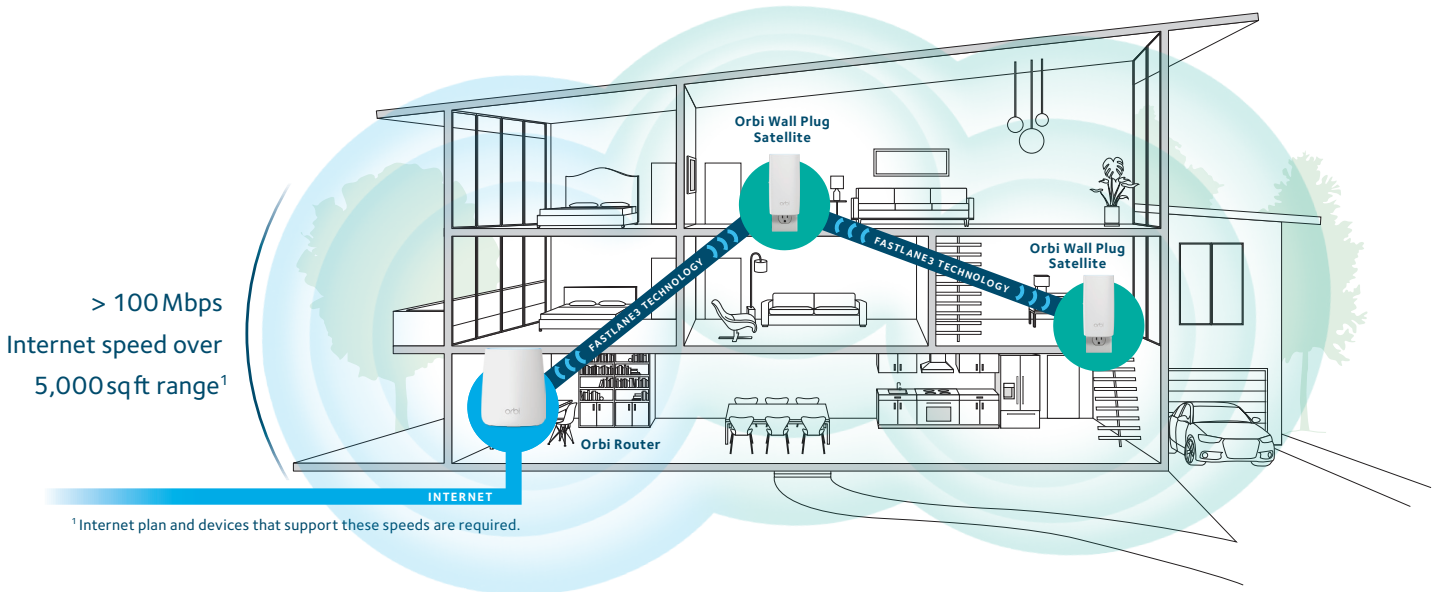

Overview

Orbi™ is the simplest and smartest way to enjoy high-speed WiFi in every corner of your home. This Orbi WiFi System kit of three covers homes up to 5,000 square feet with strong WiFi signals. Innovative Tri-band WiFi helps maximize the Internet speeds available in your home, even as more devices connect.

Your Home & Yard. Covered.

This kit of an AC2200 Router & two Satellites covers up to a 5,000 sq ft home with high-performance WiFi.

Easy Setup.

Use the Orbi app or any web browser to set whole home WiFi in minutes. No accounts to set up.

Manage Your Kids' Screen Time.

Circle® with Disney Smart Parental Controls lets you easily manage content & time online on any device.

House Diagram

5,000 Square Feet of Orbi WiFi Coverage

Simple setup from your smartphone or tablet.