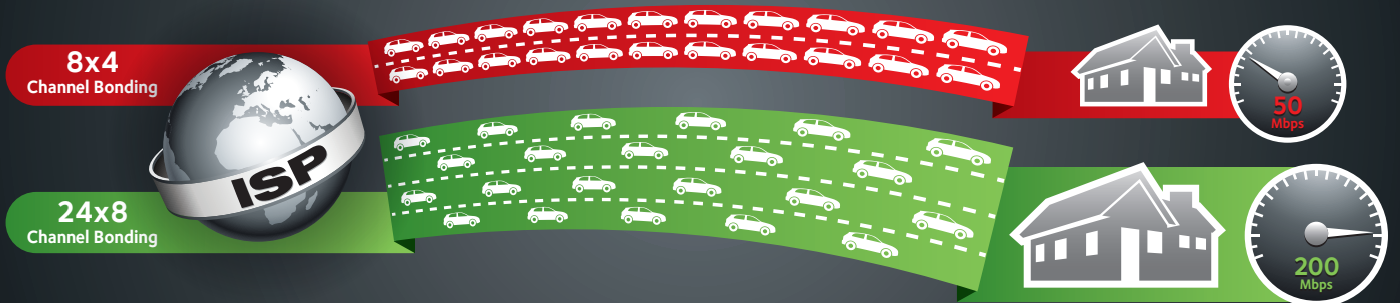

PARENTAL CONTROLS—Web site filtering for all your connected devices

GUEST NETWORK ACCESS—Separate & secure access for guests

SECURE WiFi CONNECTIONS—High level wireless security with WPA/WPA2

Faster Internet

FASTER INTERNET DURING PEAK HOURS

The Benefits of 24x8 Channel Bonding

Like lanes on a highway, cable Internet providers use data channels to deliver the Internet to your home. The more channels your cable modem router has, the more you avoid peak congestion, maintain fast download speeds and get the most reliable Internet connection. The Nighthawk WiFi Cable Modem Router supports industry-leading 24 downstream channels and the fastest cable Internet speed tiers.

Beamforming+—For More Reliable Connections

Unlike typical WiFi routers that just blast the WiFi signals in all directions, with Beamforming+ the router & device communicate with each other, so the router can directly beam the WiFi signal to the device. Boosting speed, reliability, and range for both Implicit and Explicit 2.4 & 5GHz WiFi devices, the result is a stronger, faster, more reliable connection that is locked in even when the device is moved around the home.