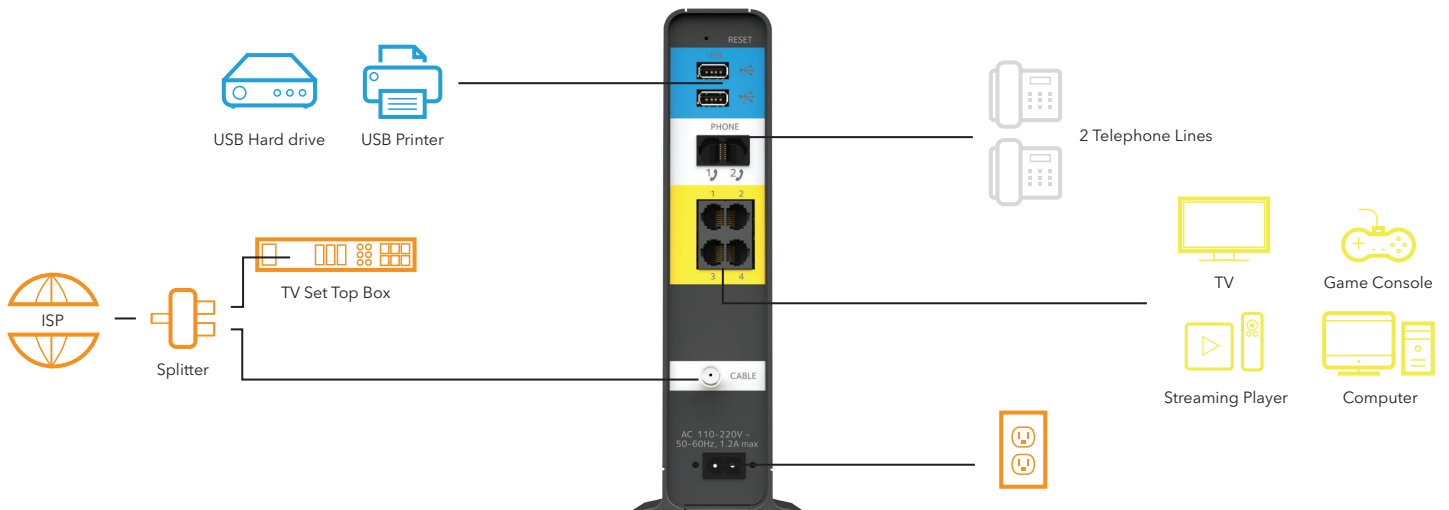

YOUR NIGHTHAWK® AC1900 CABLE MODEM ROUTER WITH VOICE CONNECTS ALL YOUR DEVICES