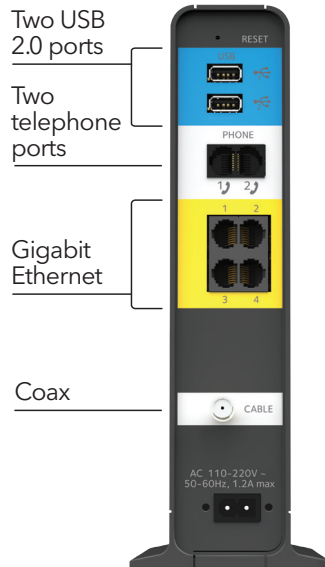

Connection Diagram