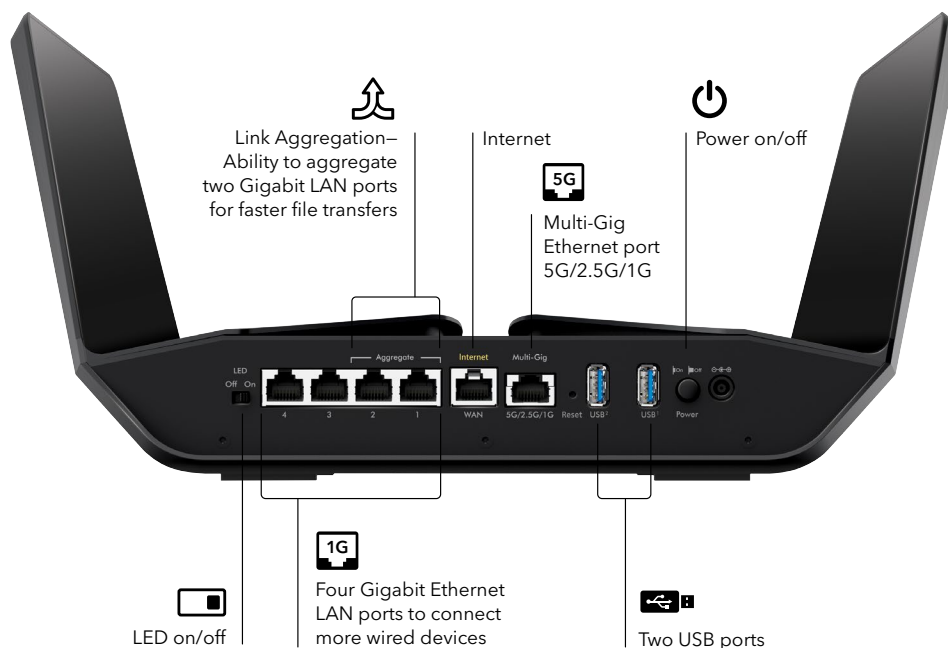

Connection Diagram