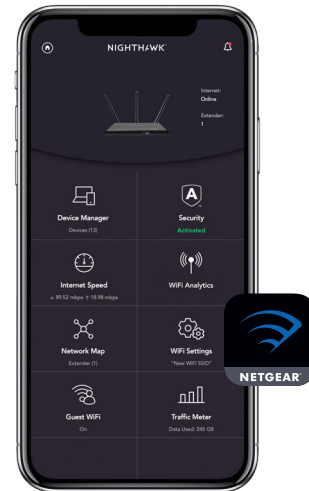

NIGHTHAWK®

Nighthawk® AX12 12-Stream AX6000 WiFi Router

Nighthawk App

The NETGEAR Nighthawk® App makes it easy to set up your router and get more out of your WiFi. With the app, you can install your router in a few steps—just connect your mobile device to the router network and the app will walk you through the rest. Once set up, you can use the intuitive dashboard to pause the Internet on your connected devices, run a quick Internet speed test, and much more!

- Anywhere Access—Easily monitor your home network anytime, anywhere
- Internet Speed Test—Check the broadband speeds from your service provider
- Pause Internet—Pause the Internet to any device
- Traffic Meter—Track Internet data usage
- Guest Networks—Set up separate WiFi access for guests
- Quick Setup—Get connected in just minutes
- Get it at nighthawk-app.com

NETGEAR®