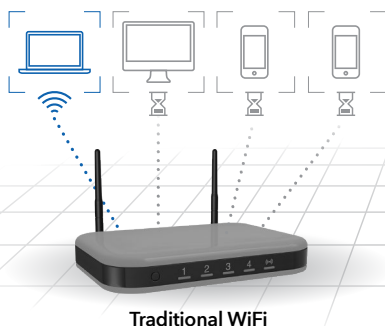

Security

Maintain high security across your network to ensure your privacy & family is safe while online. Whether it's preventing phishing & spyware or just limiting access for kids & guests, NETGEAR has you covered.

NETGEAR ARMOR™—Cybersecurity for your home^{††}. Advanced cyber threat protection for your home network and your connected devices

VPN SUPPORT—On PC, MAC, & now also with OpenVPN Connect app on iOS & Android, securely access your home network & Internet connection from your mobile device remotely

VPN CLIENT SUPPORT—Protect your network identity and prevent DDoS attack

GUEST NETWORK—Separate and secure network for your guests

AUTOMATIC FIRMWARE UPDATE—Delivers latest security patches to the router

STRONGER PROTECTION—Stronger WiFi password protection with WiFi Certified WPA3™

8x8 Multi-user MIMO

Using multi-user MIMO[‡] technology, routers can stream data to multiple devices simultaneously. That means faster downloads and smoother streaming for your devices. WiFi 6 extends MU-MIMO to 8-stream support so it can support double the number of simultaneous transmissions as compared to 4x4 MU-MIMO AC WiFi routers.

Enjoy simultaneous streaming with MU-MIMO

Data sent to one device at a time