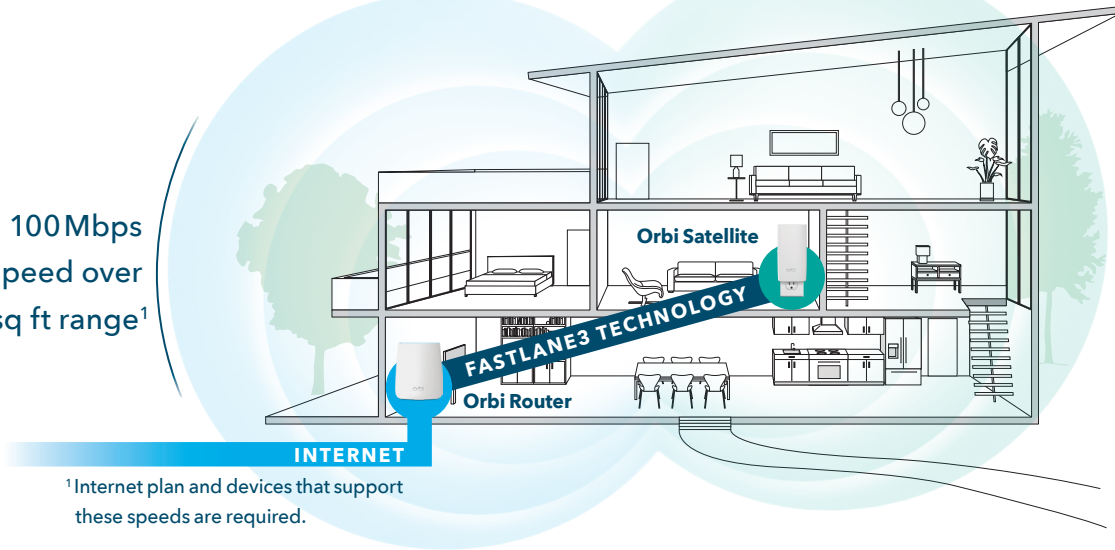

Overview

Orbi™ is the simplest and smartest way to enjoy high-speed WiFi in every corner of your home. This Orbi WiFi System kit of two covers homes up to 3,500 square feet with strong WiFi signals. Innovative Tri-band WiFi helps maximize the Internet speeds available in your home, even as more devices connect.

Your Home & Yard. Covered.

This kit of two covers up to a 3,500sqft+ home with high-performance 2.2Gbps WiFi.

Easy Setup.

Use the Orbi app or any web browser to set whole home WiFi in minutes.

Manage Your Kids' Screen Time.

Circle® with Disney Smart Parental Controls lets you easily manage content & time online on any device.

House Diagram

3,500 Square Feet of Orbi WiFi Coverage

> 100Mbps
Internet speed over
3,500 sq ft range¹