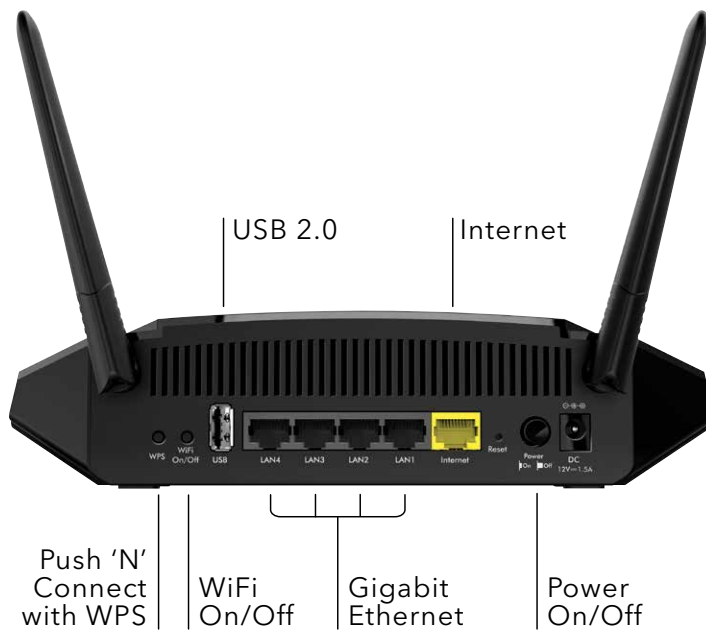

Connection Diagram